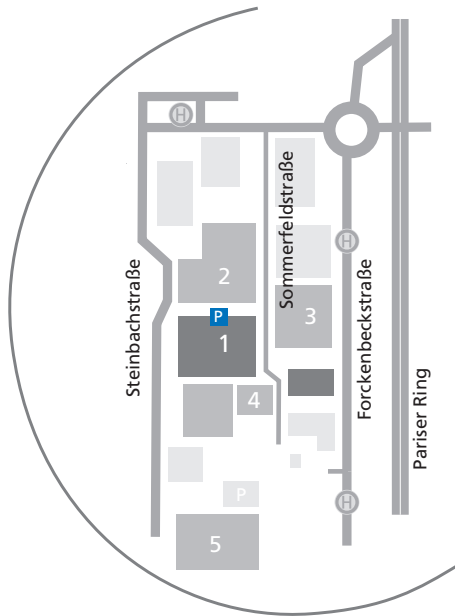

How to find us

- 1 Fraunhofer IPT
- 2 Fraunhofer ILT
- 3 Fraunhofer IME
- 4 WZL – Manfred-Weck-Haus
- 5 WZL – Cluster Produktionstechnik

Fraunhofer Institute for Production Technology IPT

Steinbachstrasse 17
 52074 Aachen, Germany
 Phone +49 241 8904-0
 Fax +49 241 8904-198
 info@ipt.fraunhofer.de
 www.ipt.fraunhofer.de

Route to the institute, Steinbachstrasse 17, via motorway A4 and A44

- At Highway interchange “Aachen” take A4 to Antwerpen/Heerlen
- Take Laurensberg exit onto Route to Laurensberg
- Take first exit to Maastricht
- Immediately after the underpass, turn right
- Take first exit in the roundabout to Seffenter Weg
- Second exit turn left into Steinbachstrasse
- Follow the signs in the direction of the visitor parking lots

By train and public transport

- from Aachen central station with bus lines 3A or 3B („Fraunhofer-Linien“) to bus stop Forckenbeckstrasse (other lines from Aachen with stop at Campus Melaten: 12, 22, 30, 33, 70, 73, 80 and 173)
- then walk about 50 meters along Forckenbeckstraße and between Fraunhofer IME and parking garage straight on and take the stairs to the Fraunhofer IPT.