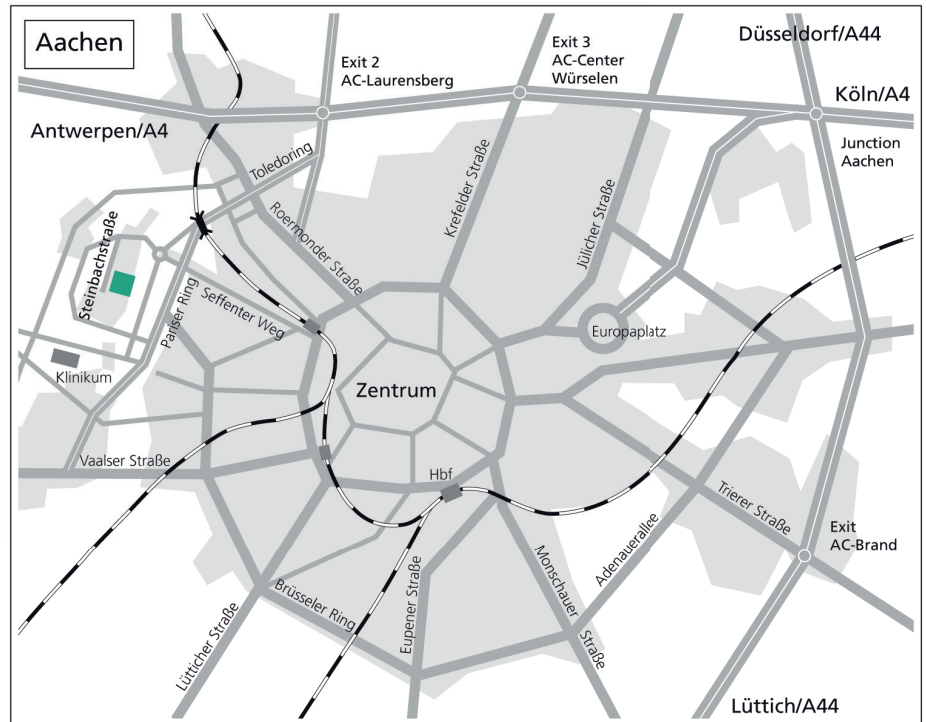

How to find us

- 1 Fraunhofer IPT
- 2 Fraunhofer ILT
- 3 Fraunhofer IME
- 4 WZL – Manfred-Weck-Haus
- 5 WZL – Cluster Produktionstechnik

Fraunhofer Institute for Production Technology IPT

Steinbachstrasse 17
 52074 Aachen, Germany
 Phone +49 241 8904-0
 Fax +49 241 8904-198
 info@ipt.fraunhofer.de
 www.ipt.fraunhofer.de

Route to the institute, Steinbachstrasse 17, via motorway A4 and A44

- At Highway interchange “Aachen” take A4 to Antwerpen/Heerlen
- Take Laurensberg exit onto Route to Laurensberg
- Take first exit to Maastricht
- Immediately after the underpass, turn right
- Take first exit in the roundabout to Seffenter Weg
- Second exit turn left into Steinbachstrasse
- Follow the signs in the direction of the visitor parking lots

By train and public transport

- from Aachen central station with bus lines 3A or 3B („Fraunhofer-Linien“) to bus stop Forckenbeckstrasse (other lines from Aachen with stop at Campus Melaten: 12, 22, 30, 33, 70, 73, 80 and 173)
- then walk about 50 meters along Forckenbeckstraße and between Fraunhofer IME and parking garage straight on and take the stairs to the Fraunhofer IPT.

By plane

- from Cologne or Düsseldorf airport by train via Hbf. Cologne or Düsseldorf to Aachen-Hbf.
- further on by rental car or see train/public transportation